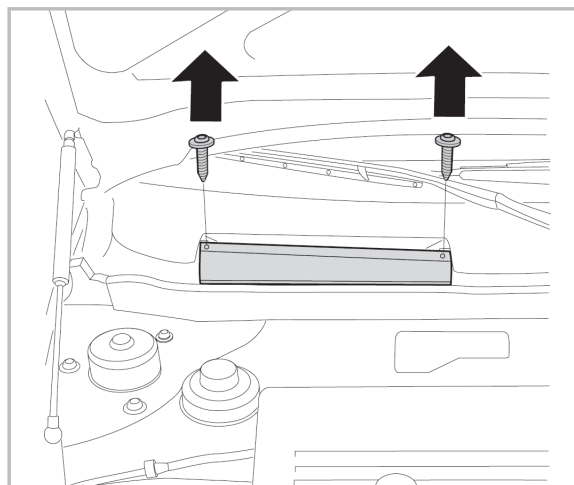

COMFORT

particle filter

715646

FH710

PA

WANT TO KNOW MORE?

www.valeo-techassist.com

FOR
PEUGEOT

306 A/C+/- (05/93 >)

Valeo Service - Société par Actions simplifiée - Capital de 12 900 000€ - 70, rue Playel, 93285 Saint-Denis Cedex - France - B 306 486 408 RCS Bobigny