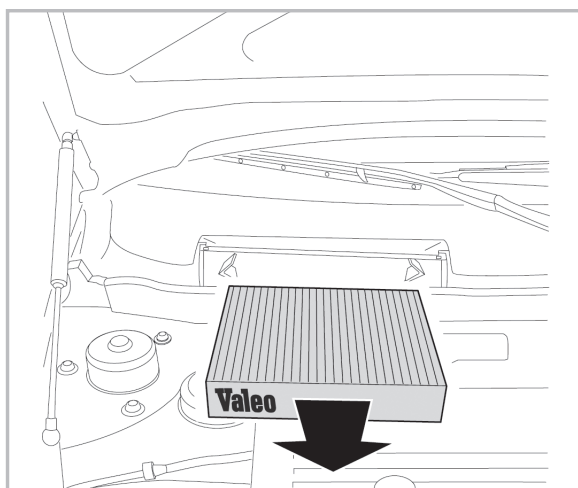

COMFORT

particle filter

715646

FH710

PA

WANT TO KNOW MORE?

www.valeo-techassist.com

FOR
PEUGEOT

306 A/C+/- (05/93 >)

Valeo Service - Société par Actions simplifiée - Capital de 12 900 000€ - 70, rue Playel, 93285 Saint-Denis Cedex - France - B 306 486 408 RCS Bobigny