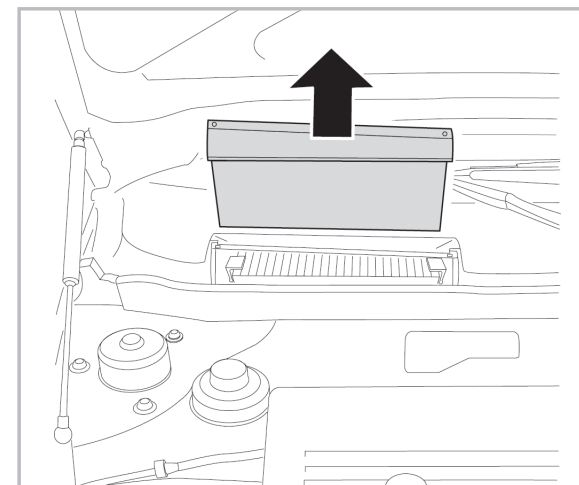

COMFORT

particle filter

715646

FH710

PA

WANT TO KNOW MORE?

www.valeo-techassist.com

FOR
PEUGEOT

306 A/C+/- (05/93 >)

Valeo Service - Société par Actions simplifiée - Capital de 12 900 000€ - 70, rue Playel, 93285 Saint-Denis Cedex - France - B 306 486 408 RCS Bobigny