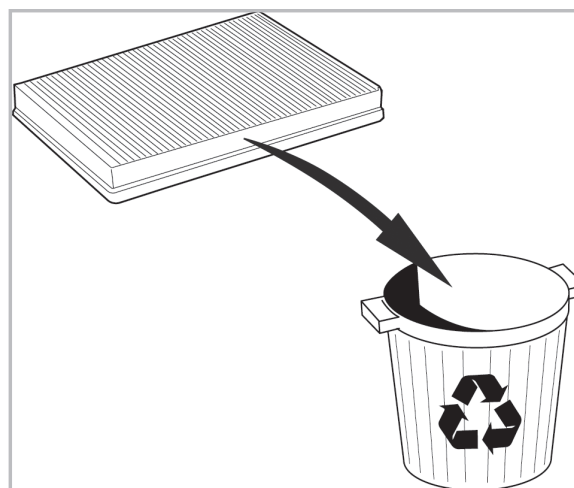

COMFORT

particle filter

715646

FH710

PA

WANT TO KNOW MORE?

www.valeo-techassist.com

FOR
PEUGEOT

306 A/C+/- (05/93 >)

Valeo Service - Société par Actions simplifiée - Capital de 12 900 000€ - 70, rue Playel, 93285 Saint-Denis Cedex - France - B 306 486 408 RCS Bobigny